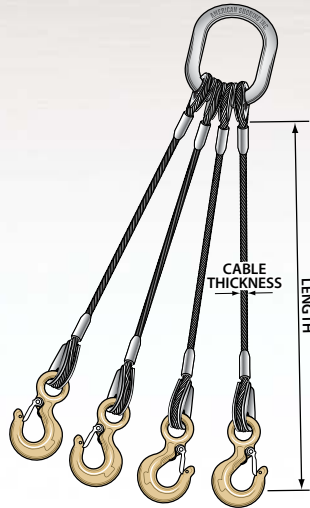

Parts and Accessories

END PANEL KITS

4-LEG CABLE SLINGS FOR TRENCH BOX HANDLING

Contact Factory for Sizing & Prices

CABLE THICKNESS AVAILABLE

- | | | |
|--------------------------------|--------------------------------|---------------------------------|
| <input type="checkbox"/> 1/4" | <input type="checkbox"/> 1/2" | <input type="checkbox"/> 7/8" |
| <input type="checkbox"/> 5/16" | <input type="checkbox"/> 9/16" | <input type="checkbox"/> 1" |
| <input type="checkbox"/> 3/8" | <input type="checkbox"/> 5/8" | <input type="checkbox"/> 1-1/8" |
| <input type="checkbox"/> 7/16" | <input type="checkbox"/> 3/4" | <input type="checkbox"/> 1-1/4" |

MODEL	DESCRIPTION	WEIGHT
6' High End Panel Kit		
9.6 AS-EPK-06-40	End Panel Brackets(4), Tubes(3)+Shoring Sheets(3)	121#
9.6 AS-EPK-06-50	End Panel Brackets(4), Tubes(3)+Shoring Sheets(4)	149#
9.6 AS-EPK-06-59	End Panel Brackets(4), Tubes(3)+Shoring Sheets(5)	180#
9.6 AS-EPK-06-68	End Panel Brackets(4), Tubes(3)+Shoring Sheets(6)	207#
9.6 AS-EPK-06-92	End Panel Brackets(4), Tubes(3)+Shoring Sheets(8)	262#

For One End of the Shield Only

8' High End Panel Kit		
9.8 AS-EPK-08-40	End Panel Brackets(4), Tubes(3)+Shoring Sheets(3)	139#
9.8 AS-EPK-08-50	End Panel Brackets(4), Tubes(3)+Shoring Sheets(4)	174#
9.8 AS-EPK-08-59	End Panel Brackets(4), Tubes(3)+Shoring Sheets(5)	212#
9.8 AS-EPK-08-68	End Panel Brackets(4), Tubes(3)+Shoring Sheets(6)	245#
9.8 AS-EPK-08-92	End Panel Brackets(4), Tubes(3)+Shoring Sheets(8)	312#