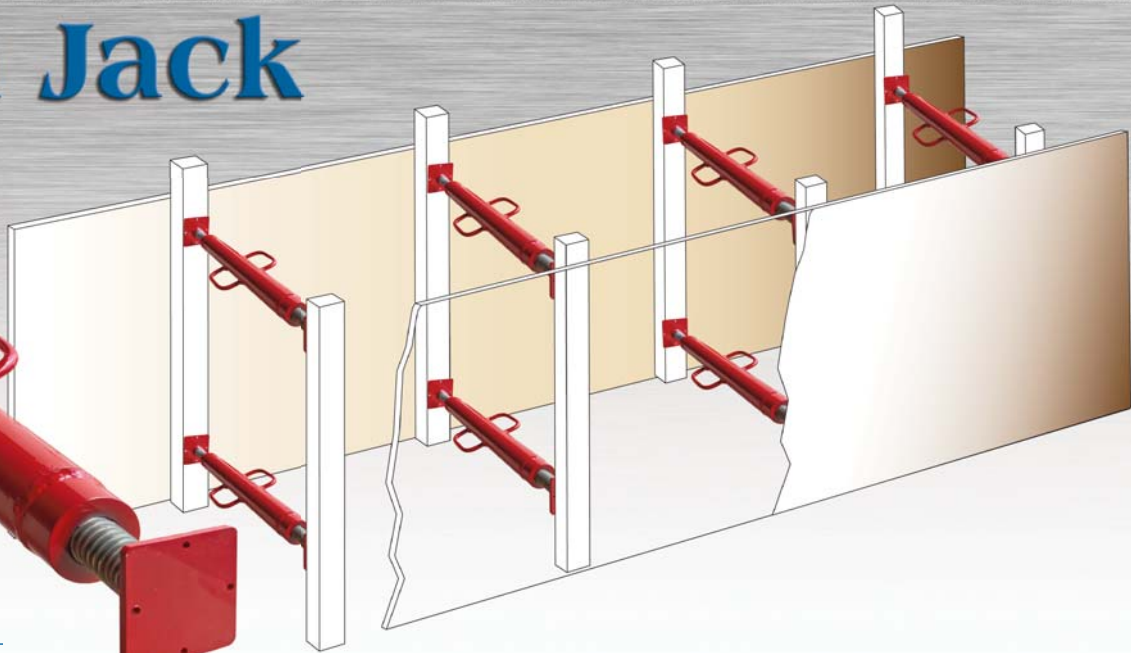

Trench Jack

DOUBLE ACTION FLAT ENDED SCREW JACK SELECTION

MODEL	WIDTH	WEIGHT (EACH)
ESJ-23-FP	24"-36"	25#
ESJ-35-FP	36"-60"	38#
ESJ-57-FP	60"-84"	42#
ESJ-79-FP	84"-108"	49#

OTHER SIZES ON REQUEST

Angle End

DOUBLE ACTION ANGLE ENDED SCREW JACK SELECTION

MODEL	WIDTH	WEIGHT (EACH)
ESJ-23-AE	24"-36"	25#
ESJ-35-AE	36"-60"	38#
ESJ-57-AE	60"-84"	42#
ESJ-79-AE	84"-108"	49#

OTHER SIZES ON REQUEST

NEW!

NEW! Swivel End

DOUBLE ACTION SWIVEL ENDED SCREW JACK SELECTION

MODEL	WIDTH	WEIGHT (EACH)
ESJ-23-SE	24"-36"	25#
ESJ-35-SE	36"-60"	38#
ESJ-57-SE	60"-84"	42#
ESJ-79-SE	84"-108"	49#

OTHER SIZES ON REQUEST