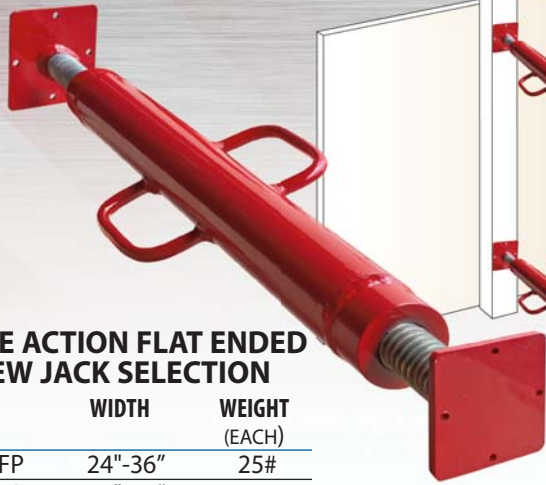

Trench Jack

DOUBLE ACTION FLAT ENDED SCREW JACK SELECTION

MODEL	WIDTH	WEIGHT (EACH)
ESJ-23-FP	24"-36"	25#
ESJ-35-FP	36"-60"	38#
ESJ-57-FP	60"-84"	42#
ESJ-79-FP	84"-108"	49#

OTHER SIZES ON REQUEST

Angle End

DOUBLE ACTION ANGLE ENDED SCREW JACK SELECTION

MODEL	WIDTH	WEIGHT (EACH)
ESJ-23-AE	24"-36"	25#
ESJ-35-AE	36"-60"	38#
ESJ-57-AE	60"-84"	42#
ESJ-79-AE	84"-108"	49#

OTHER SIZES ON REQUEST

NEW!

NEW! Swivel End

DOUBLE ACTION SWIVEL ENDED SCREW JACK SELECTION

MODEL	WIDTH	WEIGHT (EACH)
ESJ-23-SE	24"-36"	25#
ESJ-35-SE	36"-60"	38#
ESJ-57-SE	60"-84"	42#
ESJ-79-SE	84"-108"	49#

OTHER SIZES ON REQUEST