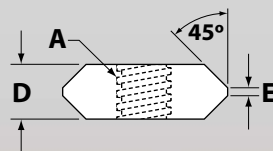

Custom paint or textures are available

SAFE ROAD PLATE HANDLING

Shown with optional Non-Slip Surface

Forged Steel Plate Lifting Ring

- SAFEST WAY TO HANDLE ROAD PLATES
- Swivels 360°-Pivots 180°
- Material: Aircraft Quality Alloy
- Safety Factor: 5:1
- Finish: Phosphate per DOD-P-16232F
- Magnetic Particle Inspected
- Certified Heat Treatment