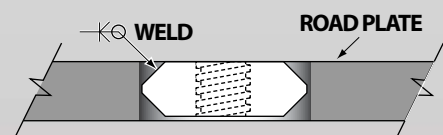

Custom paint or textures are available

SAFE ROAD PLATE HANDLING

Shown with optional Non-Slip Surface

Forged Steel Plate Lifting Ring

- SAFEST WAY TO HANDLE ROAD PLATES
- Swivels 360°-Pivots 180°
- Material: Aircraft Quality Alloy
- Safety Factor: 5:1
- Finish: Phosphate per DOD-P-16232F
- Magnetic Particle Inspected
- Certified Heat Treatment