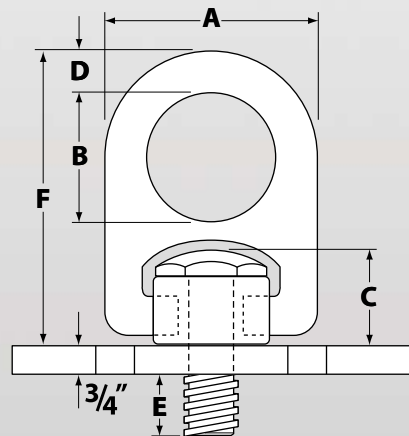

Custom paint or textures are available

SAFE ROAD PLATE HANDLING

Shown with optional Non-Slip Surface

Forged Steel Plate Lifting Ring

- SAFEST WAY TO HANDLE ROAD PLATES
- Swivels 360°-Pivots 180°
- Material: Aircraft Quality Alloy
- Safety Factor: 5:1
- Finish: Phosphate per DOD-P-16232F
- Magnetic Particle Inspected
- Certified Heat Treatment